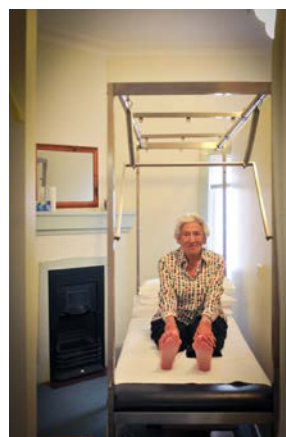

## Comfortable & Private Treatment Rooms

We have several completely private treatment rooms. These are fitted out with ergonomic massage and manual therapy couches. Up / down beds make for ease of access to all patients. They also allow our therapists to work efficiently and safely. All rooms are air conditioned for year round comfort.

Female patients wear gowns for spinal, shoulder or pelvic treatment. Shorts & tee-shirts are available for patients who aren't appropriately dressed for their treatment or exercise sessions.

For information on all types of injuries visit: